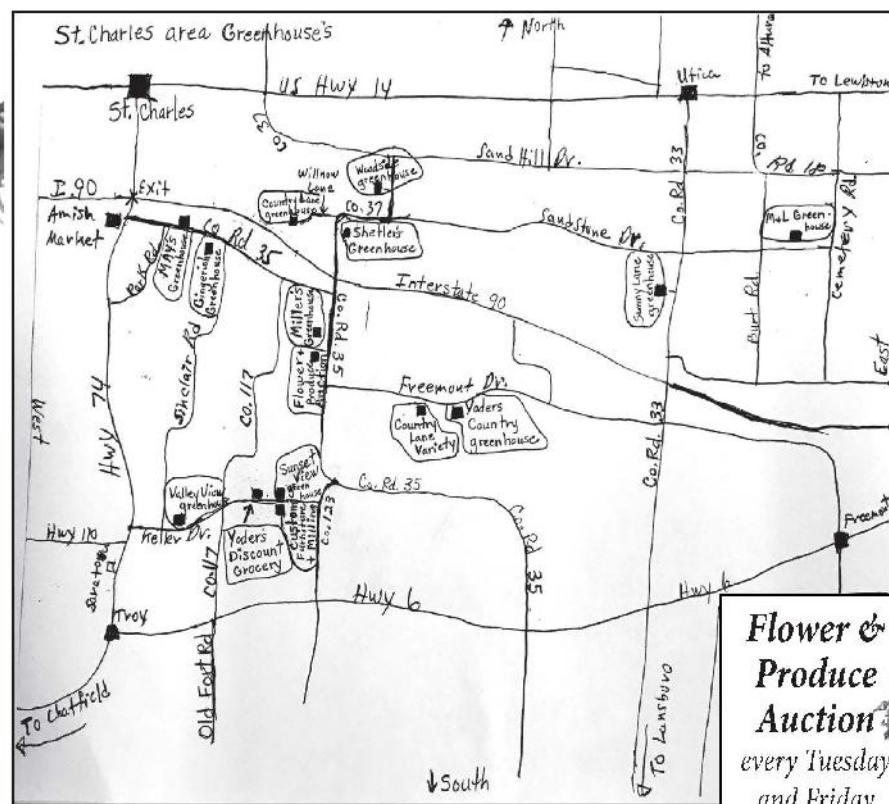

Country Fresh Produce Auction

13473 County Rd. 35, St. Charles, MN 55972

Closed on Sundays,

Closed Saturdays, April 27 and Thursday, May 30

Flower Sales - 10:00 am

Every Tuesday & Friday at

Country Fresh Produce Auction