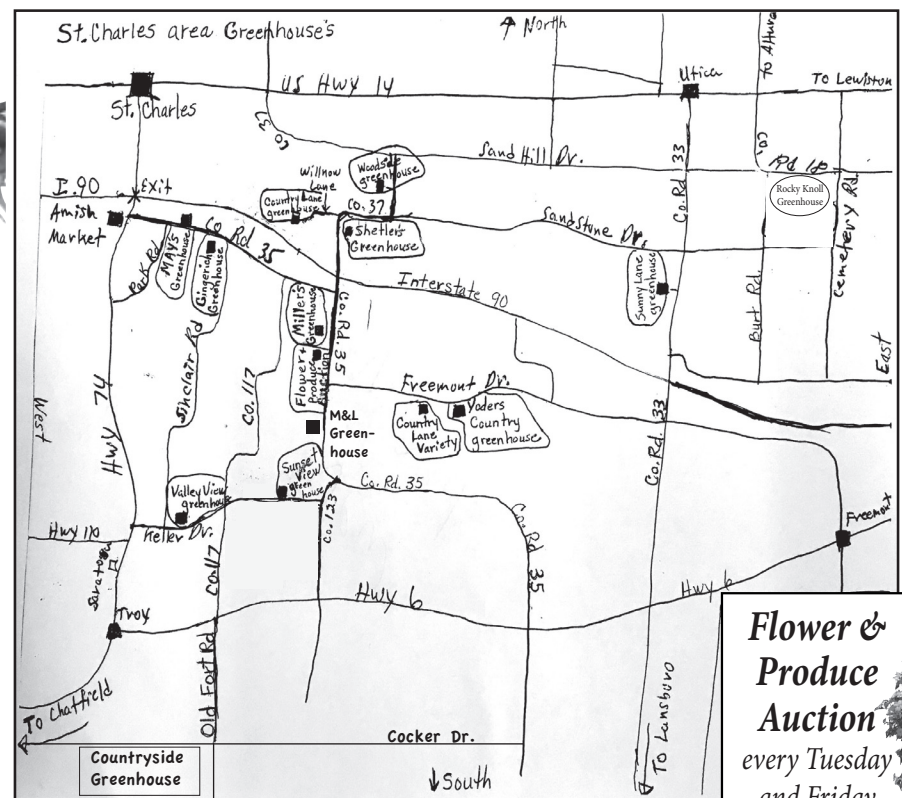

St. Charles Area Greenhouse's OPENING DAY - APRIL 27

8:00 a.m. - 7:00 p.m.

Miller's Greenhouse 13449 Co. Rd. 35, St. Charles, MN 55972	Sunny Lane Greenhouse 27167 Co. Rd 33, Utica, MN 55979	Countryside Greenhouse & Produce 11037 Cocker Dr. St. Charles, MN 55972	Woodside Greenhouse 26501 Co. Rd. 37, Utica, MN 55979	Sunset View Greenhouse 13404 Keller Dr., St. Charles, MN 55972	Shetler's Greenhouse 27376 Co. Rd. 37 Utica, MN 55979
Mays Greenhouse 11258 Co. Rd 35, St. Charles, MN 55972	M & L Greenhouse 13570 Keller Drive St. Charles, MN 55972	Valley View Greenhouse 11638 Keller Dr., St. Charles, MN 55972	Country Lane Greenhouse 27139 Willow Lane, Utica, MN 55979	Yoder's Country Greenhouse 14875 Fremont Dr., Utica, MN 55979	Rocky Knoll Greenhouse 17576 Sandstone Drive Utica, MN 55979
					Gingerich Greenhouse 11673 Co. Rd. 35 St. Charles, MN 55972

Country Fresh Produce Auction

13473 County Rd. 35, St. Charles, MN 55972

Closed on Sundays,
& Thursday, May 18

Flower Sales - 10:00 am
Every Tuesday & Friday at
Country Fresh Produce Auction

**Flower &
Produce
Auction**
every Tuesday
and Friday
10:00 a.m.